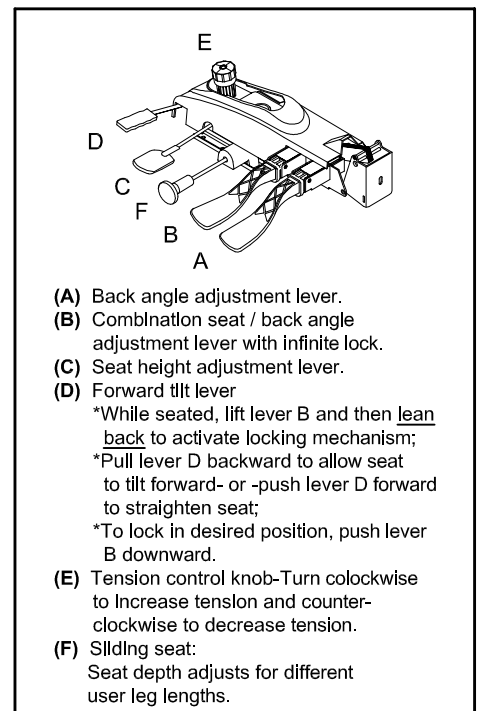

ASSEMBLY INSTRUCTIONS

Remove all items from the carton . Verify all pieces before assembly.

PARTS LIST

KEY QTY	DESCRIPTION	KEY QTY	DESCRIPTION	KEY QTY	DESCRIPTION
1	5	Caster	7	1	Seat
2	1	Base	8	1	Mechanism
3	1	Seat Post	9	6	Mechanism Screw
4	1	Seat Post Cover	10	2	Arm Bracket
5	1	Backrest	11	2	Arm Width Adjustment Knob + Washers
6	4	Back Tight Screw	12	2	Armrest
			13	1	Back Tight Bolt
			14	1	Back Post Bellow
			15	2	Back Post Bellow Screw
			16	1	M5 Size Allen Wrench
			17	1	M6 Size Allen Wrench

PREVENTIVE MAINTENANCE AND WARNING!

- USE THIS PRODUCT ONLY FOR SEATING ONE PERSON AT A TIME.
- DO NOT USE THIS CHAIR AS A STEP STOOL / LADDER.
- DO NOT SIT ON ANY PART OF THE CHAIR EXCEPT THE SEAT.
- DO NOT USE CHAIR ON UNEVEN FLOOR SURFACES.
- DO NOT USE CHAIR UNLESS ALL BOLTS, SCREWS AND KNOBS ARE TIGHTENED.
- EVERY SIX MONTHS, PLEASE MAKE SURE ALL BOLTS, SCREWS AND KNOBS ARE FULLY TIGHTENED TO ENSURE STABILITY.
- IF ANY PARTS ARE MISSING, BROKEN, DAMAGED OR WORN, STOP USE OF THE PRODUCT UNTIL REPAIRS ARE MADE USING FACTORY AUTHORIZED PARTS.
- DISPOSE OF PACKAGING PROPERLY. PLASTIC BAG IS NOT A TOY. DO NOT USE PLASTIC BAG AS HEAD COVERING - IT MAY CAUSE SUFFOCATION.
- FAILURE TO FOLLOW THESE WARNINGS COULD RESULT IN SERIOUS INJURY.
- NOTE:SOME SCREWS MAY BE PREASSEMBLED. IF PREASSEMBLED, IGNORE ASSEMBLY INSTRUCTIONS.