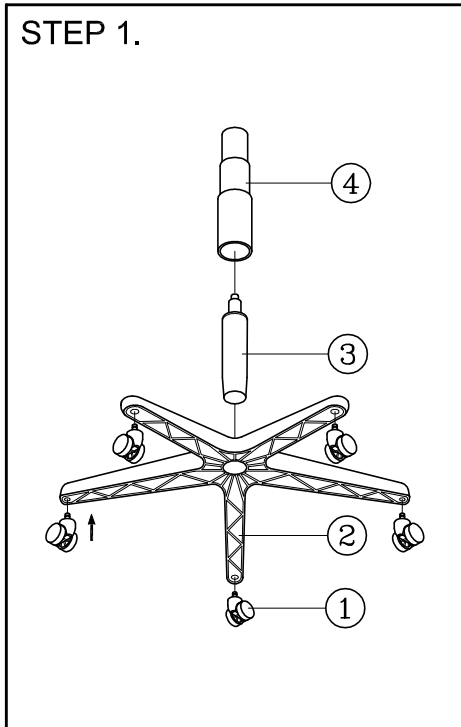

ASSEMBLY INSTRUCTIONS

Remove all items from the carton . Verify all pieces before assembly.

PARTS LIST

KEY QTY	DESCRIPTION	KEY QTY	DESCRIPTION	KEY QTY	DESCRIPTION
1	5	Caster	7	1	Seat
2	1	Base	8	1	Mechanism
3	1	Seat Post	9	6	Mechanism Screw
4	1	Seat Post Cover	10	2	Arm Bracket
5	1	Backrest	11	2	Arm Width Adjustment Knob + Washers
6	4	Back Tight Screw	12	2	Armrest
			13	1	Back Tight Bolt
			14	1	Back Post Bellow
			15	2	Back Post Bellow Screw
			16	1	M5 Size Allen Wrench
			17	1	M6 Size Allen Wrench