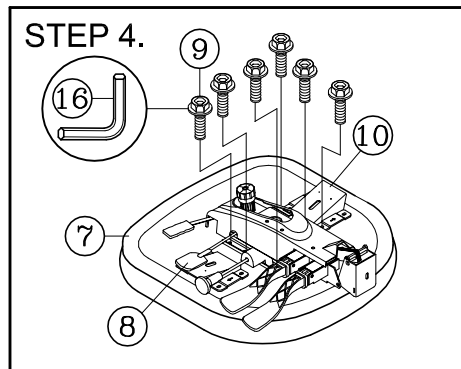

ASSEMBLY INSTRUCTIONS

Remove all items from the carton . Verify all pieces before assembly.

PARTS LIST

KEY QTY	DESCRIPTION	KEY QTY	DESCRIPTION	KEY QTY	DESCRIPTION
1	5	Caster	7	1	Seat
2	1	Base	8	1	Mechanism
3	1	Seat Post	9	6	Mechanism Screw
4	1	Seat Post Cover	10	2	Arm Bracket
5	1	Backrest	11	2	Arm Width Adjustment Knob + Washers
6	4	Back Tight Screw	12	2	Armrest
			13	1	Back Tight Bolt
			14	1	Back Post Bellow
			15	2	Back Post Bellow Screw
			16	1	M5 Size Allen Wrench
			17	1	M6 Size Allen Wrench