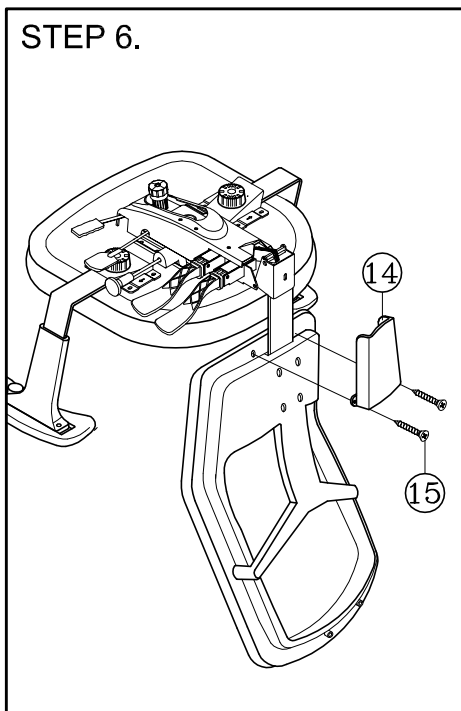

ASSEMBLY INSTRUCTIONS

Remove all items from the carton . Verify all pieces before assembly.

PARTS LIST

KEY QTY	DESCRIPTION	KEY QTY	DESCRIPTION	KEY QTY	DESCRIPTION
1	5	Caster	7	1	Seat
2	1	Base	8	1	Mechanism
3	1	Seat Post	9	6	Mechanism Screw
4	1	Seat Post Cover	10	2	Arm Bracket
5	1	Backrest	11	2	Arm Width Adjustment Knob + Washers
6	4	Back Tight Screw	12	2	Armrest
			13	1	Back Tight Bolt
			14	1	Back Post Bellow
			15	2	Back Post Bellow Screw
			16	1	M5 Size Allen Wrench
			17	1	M6 Size Allen Wrench

PREVENTIVE MAINTENANCE AND WARNING!

- USE THIS PRODUCT ONLY FOR SEATING ONE PERSON AT A TIME.
- DO NOT USE THIS CHAIR AS A STEP STOOL / LADDER.
- DO NOT SIT ON ANY PART OF THE CHAIR EXCEPT THE SEAT.
- DO NOT USE CHAIR ON UNEVEN FLOOR SURFACES.
- DO NOT USE CHAIR UNLESS ALL BOLTS, SCREWS AND KNOBS ARE TIGHTENED.
- EVERY SIX MONTHS, PLEASE MAKE SURE ALL BOLTS, SCREWS AND KNOBS ARE FULLY TIGHTENED TO ENSURE STABILITY.
- IF ANY PARTS ARE MISSING, BROKEN, DAMAGED OR WORN, STOP USE OF THE PRODUCT UNTIL REPAIRS ARE MADE USING FACTORY AUTHORIZED PARTS.
- DISPOSE OF PACKAGING PROPERLY. PLASTIC BAG IS NOT A TOY. DO NOT USE PLASTIC BAG AS HEAD COVERING - IT MAY CAUSE SUFFOCATION.
- FAILURE TO FOLLOW THESE WARNINGS COULD RESULT IN SERIOUS INJURY.
- NOTE:SOME SCREWS MAY BE PREASSEMBLED. IF PREASSEMBLED, IGNORE ASSEMBLY INSTRUCTIONS.

A7704S / 7704S / 7704ST / A7704ST