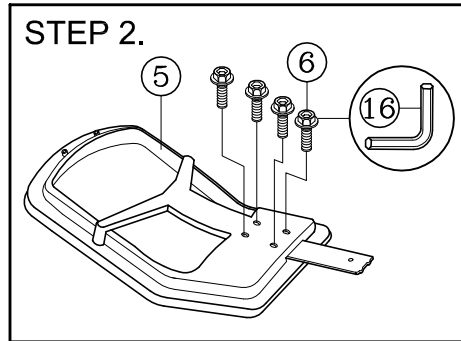

ASSEMBLY INSTRUCTIONS

Remove all items from the carton . Verify all pieces before assembly.

PARTS LIST

KEY QTY	DESCRIPTION	KEY QTY	DESCRIPTION	KEY QTY	DESCRIPTION
1	5	Caster	7	1	Seat
2	1	Base	8	1	Mechanism
3	1	Seat Post	9	6	Mechanism Screw
4	1	Seat Post Cover	10	2	Arm Bracket
5	1	Backrest	11	2	Arm Width Adjustment Knob + Washers
6	4	Back Tight Screw	12	2	Armrest
			13	1	Back Tight Bolt
			14	1	Back Post Bellow
			15	2	Back Post Bellow Screw
			16	1	M5 Size Allen Wrench
			17	1	M6 Size Allen Wrench

PREVENTIVE MAINTENANCE AND WARNING!

- USE THIS PRODUCT ONLY FOR SEATING ONE PERSON AT A TIME.
- DO NOT USE THIS CHAIR AS A STEP STOOL / LADDER.
- DO NOT SIT ON ANY PART OF THE CHAIR EXCEPT THE SEAT.
- DO NOT USE CHAIR ON UNEVEN FLOOR SURFACES.
- DO NOT USE CHAIR UNLESS ALL BOLTS, SCREWS AND KNOBS ARE TIGHTENED.
- EVERY SIX MONTHS, PLEASE MAKE SURE ALL BOLTS, SCREWS AND KNOBS ARE FULLY TIGHTENED TO ENSURE STABILITY.
- IF ANY PARTS ARE MISSING, BROKEN, DAMAGED OR WORN, STOP USE OF THE PRODUCT UNTIL REPAIRS ARE MADE USING FACTORY AUTHORIZED PARTS.
- DISPOSE OF PACKAGING PROPERLY. PLASTIC BAG IS NOT A TOY. DO NOT USE PLASTIC BAG AS HEAD COVERING - IT MAY CAUSE SUFFOCATION.
- FAILURE TO FOLLOW THESE WARNINGS COULD RESULT IN SERIOUS INJURY.
- NOTE:SOME SCREWS MAY BE PREASSEMBLED. IF PREASSEMBLED, IGNORE ASSEMBLY INSTRUCTIONS.