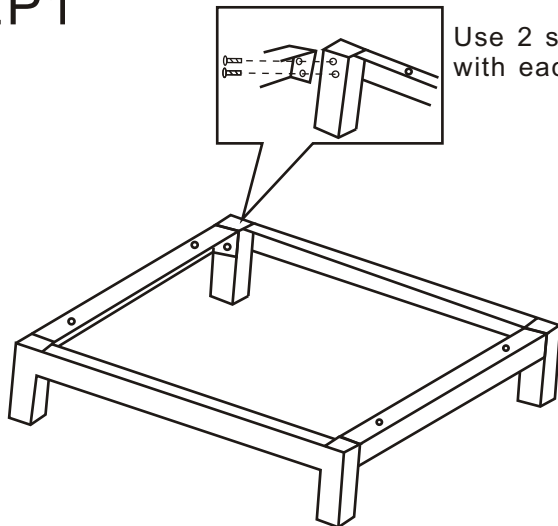

# SOFA 999 series Assembly Instruction

NAME	PART	QTY
SIDE FRAME		2
FRONT/BACK FRAME		2
SCREW		12

## STEP 1

Use 2 screws connect with each of steel leg