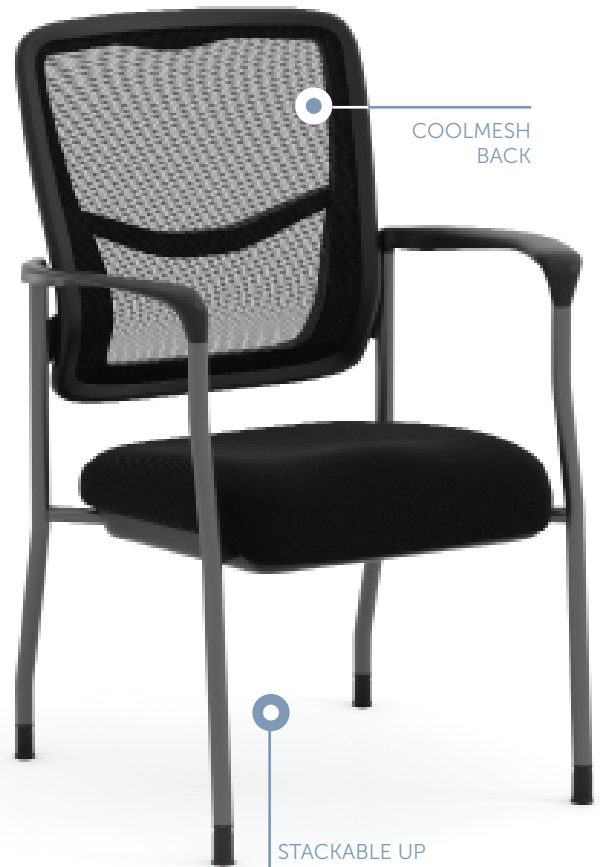

Model **7604**

Guest Chair

The CoolMesh stacking guest chair combines value, flexibility, and style. Ideal for boardroom, reception, or meeting areas, it coordinates with the entire CoolMesh seating series.

Upholstery

Mesh

Frame

Features + Materials

- Ergonomically designed mesh back
- Designer fabric over molded foam seat
- Heavy duty frame
- Stacks up to four chairs high
- Optional casters

Dimensions

25"W x 23.75"D x 18.25"H