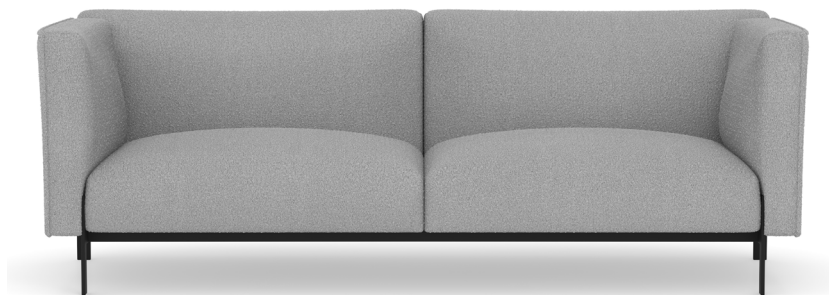

Arlo

Arlo Sofa Series

P PERFORMANCE
FURNISHINGS

Bouclé Single Seat Sofa w/ Black Legs

Arlo

Plush + Elegant

This elegant bouclé upholstered single seat sofa combines luxurious comfort with contemporary style. Its soft, textured fabric and plush cushions offer a cozy seating experience, perfect for any office space for a relaxing space or waiting area. The sofa's sleek design and high-quality craftsmanship make it a statement piece that enhances any décor. This versatile sofa adds a touch of sophistication and modern flair to your environment.

Arlo Single Seat Sofa - Black Legs, Light Gray Bouclé (Model 67311GREY7403)

Bouclé 3 Seater Sofa w/ Black Legs

Arlo

Plush + Elegant

This elegant bouclé upholstered three seater sofa combines luxurious comfort with contemporary style. Its soft, textured fabric and plush cushions offer a cozy seating experience, perfect for any office space for a relaxing space or waiting area. The sofa's sleek design and high-quality craftsmanship make it a statement piece that enhances any décor. This versatile sofa adds a touch of sophistication and modern flair to your environment.

3 Seat Sofa - Black Legs, Light Gray Bouclé Model: 67331GREY7403)

Features (Model 67311GREY7403)

- Bouclé Fabric

Specifications (inches)

Model (67311GREY7403)

W 37" x D 32.1" x H 28.5"

Features (Model 69821)

- Bouclé Fabric

Specifications (inches)

Model (67331GREY7403)

W 82" x D 32.1" x H 28.5"

Materials

- Fabric, Steel Base

Colors

Seat Color