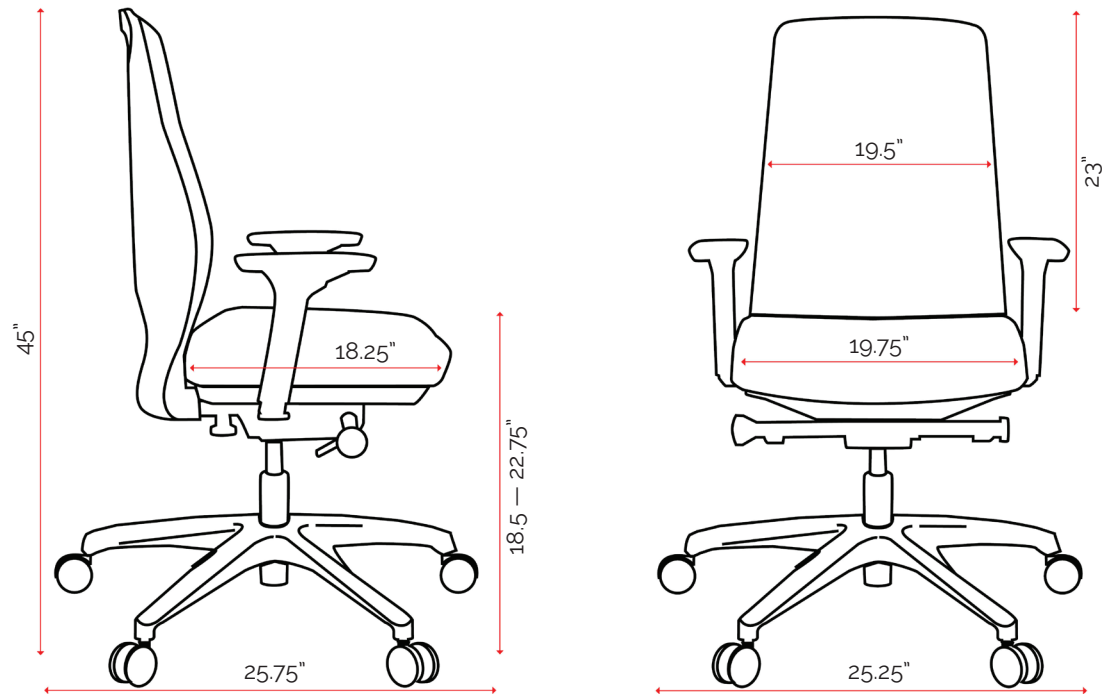

## Features.

- Manufactured using 100% recycled plastic
- Tool-free assembly
- Unique dual lumbar adjustment
- Synchronized mech with 3° forward tilt
- Lockable, synchronized seat & back tilt with tension adjustment
- Depth adjustable seat slide
- Breathable mesh fabric
- High density polyurethane seat foam for durability & comfort
- Height and width adjustable arms
- Black nylon base
- 2.5" free rolling hard casters
- Assembly required

## Specifications (inches). (rounded up to the 1/4 inch.)

<b>Back</b>	19w / 23h
<b>Seat</b>	19.75w / 18.25d
<b>Seat Height</b>	18.5 — 22.75h
<b>Seat Depth Adjustment</b>	16.25 — 18.5d
<b>Overall</b>	25.25w / 25.75d / 45h